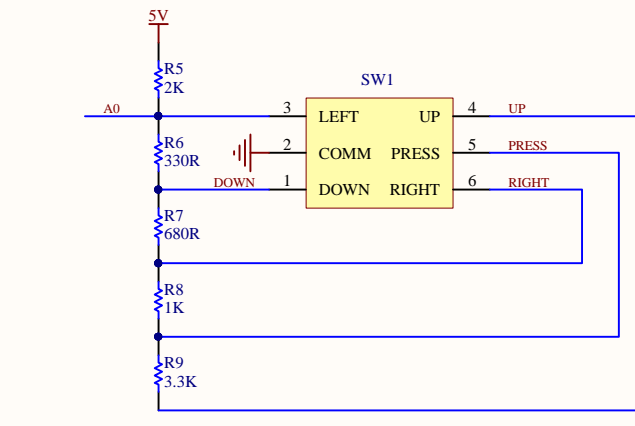

ARDUINO

LCD

Graphic LCD I28x64
Shield for Arduino