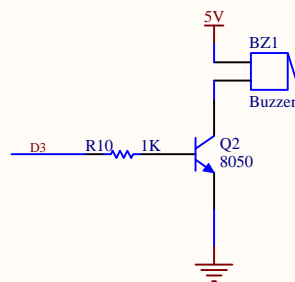

ARDUINO

LCD

Graphic LCD I28x64
Shield for Arduino