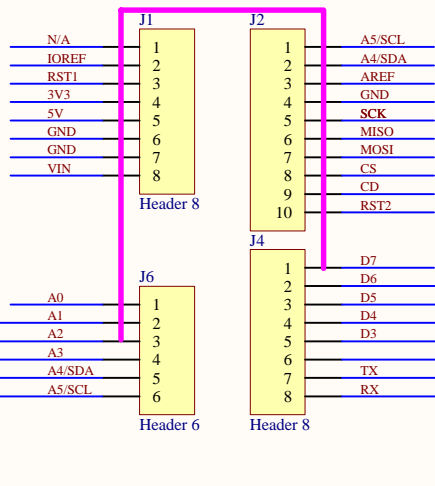

ARDUINO

LCD

Graphic LCD I28x64
Shield for Arduino