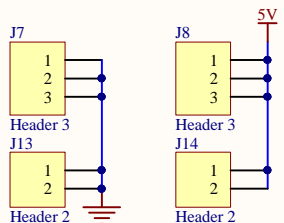

ARDUINO

LCD

Graphic LCD I28x64
Shield for Arduino