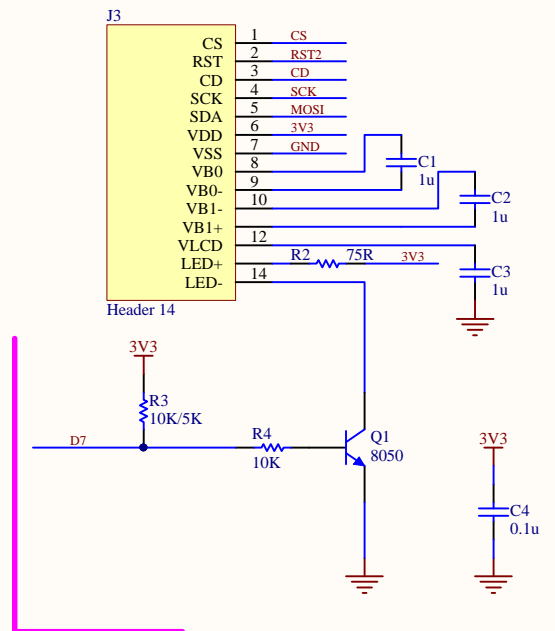

ARDUINO

LCD

Graphic LCD I28x64
Shield for Arduino