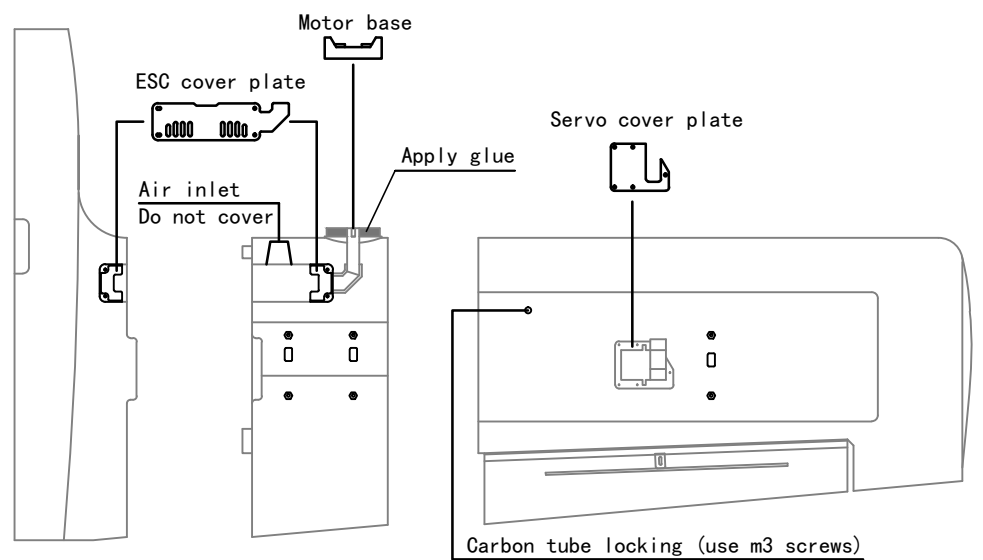

Carbon tube links for airframe and wing. The airframe and the wing are locked by the plastic pipe clamp.

The camera has seven locations for placement. There are six positions under the wing and one position at the nose.

After the wing docking is completed, tighten the screw here and lock the wing
M3 screw

CG

48mm BEHIND THE LEADING EDGE OF WING