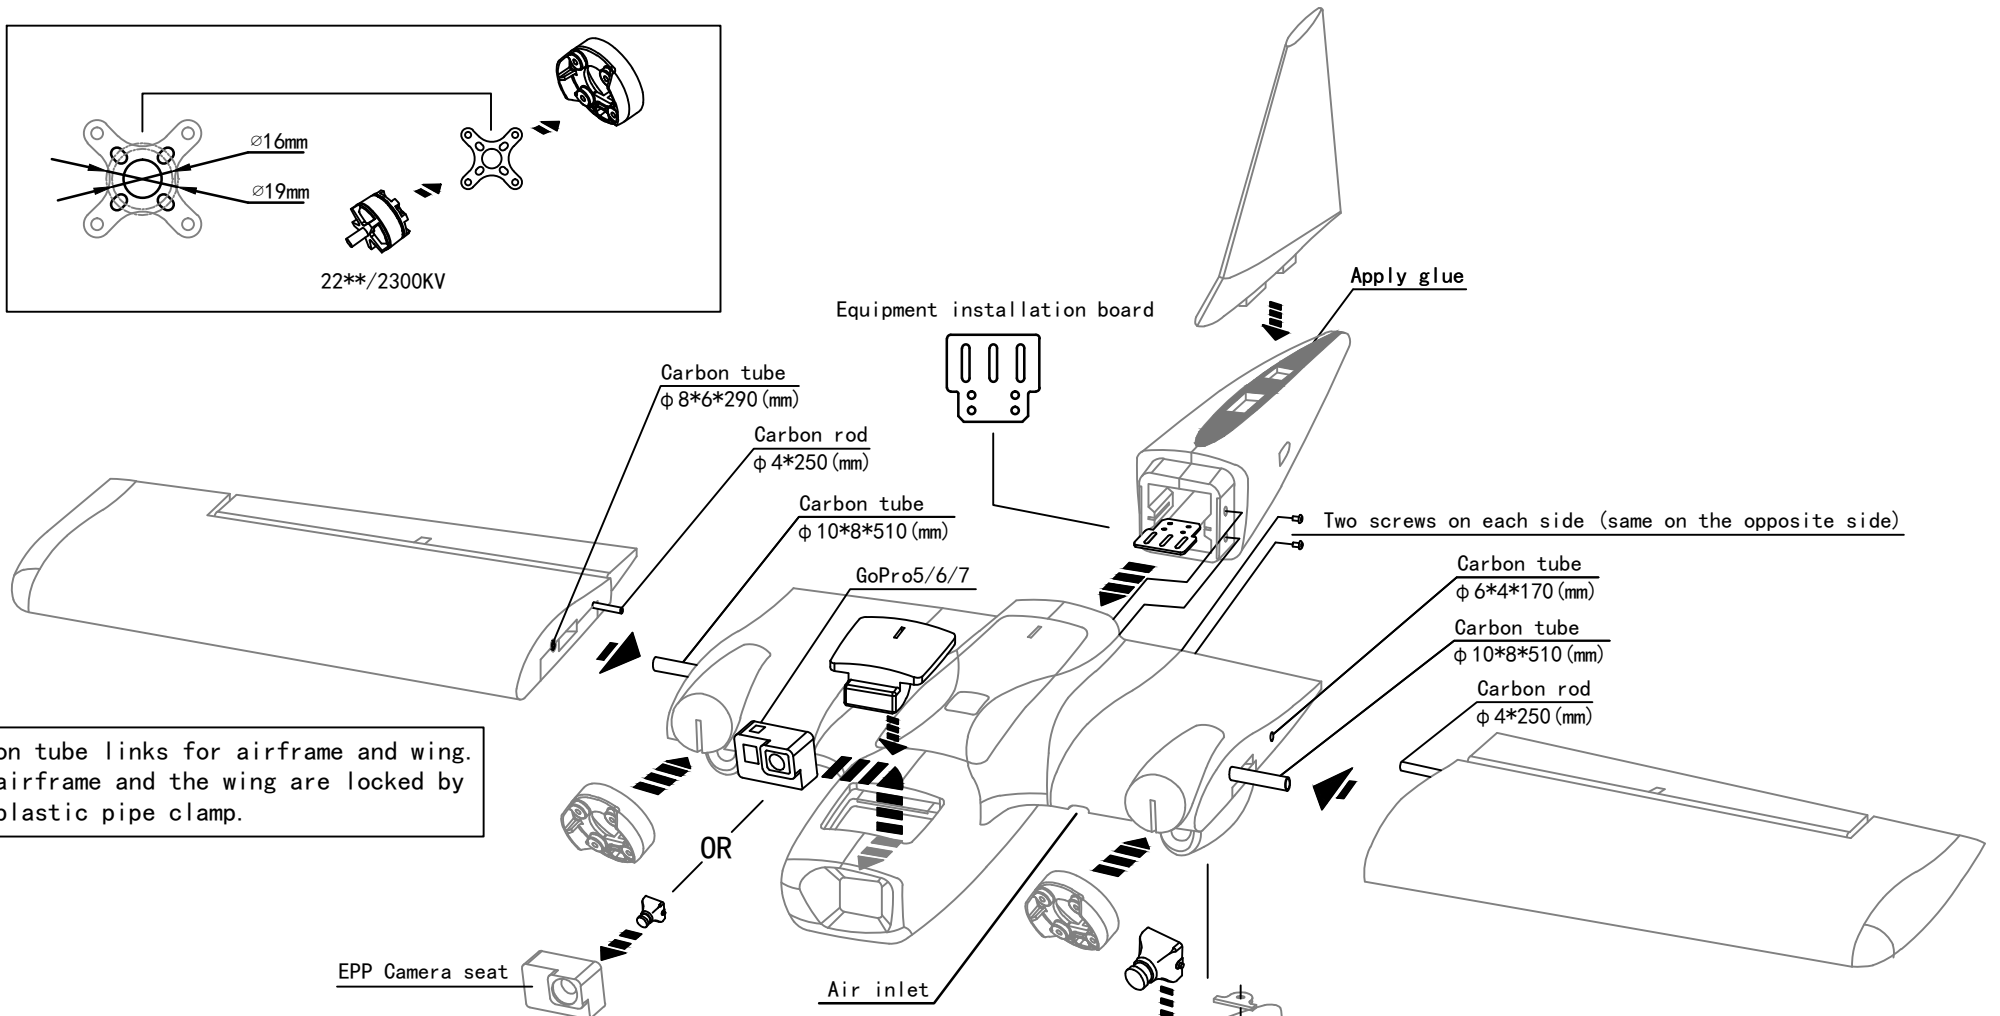

DRAGON

WARNING!

This product is NOT a toy, Adult supervision is required for those under 14 years old.

WARNING: Read the ENTIRE instruction manual to become familiar with the features of the product before operating. Failure to operate the product correctly can result in damage to the product, personal property and cause serious injury. This is a sophisticated hobby product. It must be operated with caution and common sense and requires some basic mechanical ability. Failure to operate this Product in a safe and responsible manner could result in injury or damage to the product or other property. This product is not intended for use by children without direct adult supervision.

Carbon tube links for airframe and wing. The airframe and the wing are locked by the plastic pipe clamp.

The camera has seven locations for placement. There are six positions under the wing and one position at the nose.

After the wing docking is completed, tighten the screw here and lock the wing
M3 screw

CG

48mm BEHIND THE LEADING EDGE OF WING