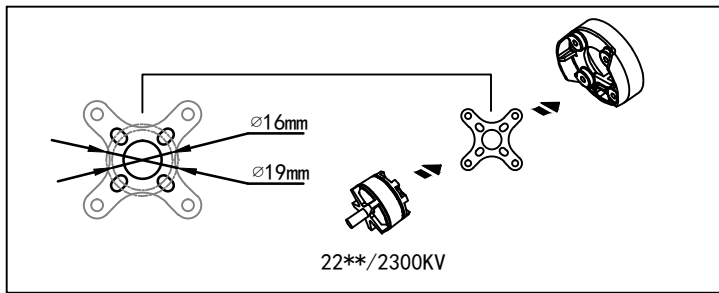

Carbon tube links for airframe and wing. The airframe and the wing are locked by the plastic pipe clamp.

The camera has seven locations for placement. There are six positions under the wing and one position at the nose.

After the wing docking is completed, tighten the screw here and lock the wing
M3 screw

CG

48mm BEHIND THE LEADING EDGE OF WING