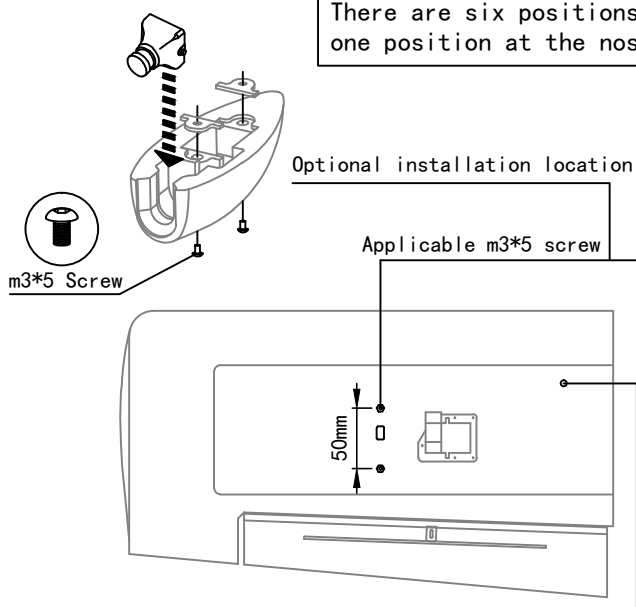

DRAGON

WARNING!

This product is NOT a toy, Adult supervision is required for those under 14 years old.

WARNING: Read the ENTIRE instruction manual to become familiar with the features of the product before operating. Failure to operate the product correctly can result in damage to the product, personal property and cause serious injury. This is a sophisticated hobby product. It must be operated with caution and common sense and requires some basic mechanical ability. Failure to operate this Product in a safe and responsible manner could result in injury or damage to the product or other property. This product is not intended for use by children without direct adult supervision.

Carbon tube links for airframe and wing. The airframe and the wing are locked by the plastic pipe clamp.

The camera has seven locations for placement. There are six positions under the wing and one position at the nose.

After the wing docking is completed, tighten the screw here and lock the wing
M3 screw

CG

48mm BEHIND THE LEADING EDGE OF WING