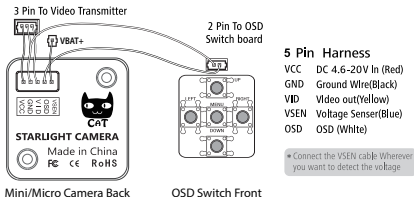

WARNING: Read the ENTIRE instruction manual to become familiar with the features of the product before operating. Failure to operate the product correctly can result in damage to the product, personal property and cause serious injury.

Age Recommendation: Not for children under 14 years. This is not a toy.

CAMERA-OSD SWITCH CONNECTION

CAUTION: If you are using ESC's with active braking, we recommend powering the camera system through a BEC or voltage regulator.

CAMERA-VIDEO TRANSMITTER CONNECTION

Main MENU

MENU: Push MENU(center button) to go to the main menu.

UP/DOWN: Move up and down through the menu.

Left/Right: Modify the menu parameters.

MAIN MENU	
▶ AE	⏪
WB	⏩
DAY NIGHT	⏩
IMAGE ENHANCE	⏩
VIDEO SETTING	⏩
SPECIAL SETTING	⏩
LANGUAGE	◀ ENGLISH ▶
RESET	
SAVE EXIT	⏪

AE

Auto Exposure.

1. **BRIGHTNESS:** 0~30.

2. **EXPOSURE MODE:**
2. GLOBE(Global)
   - FLC(Front light control): 1~8
   - BLC(Back light control): 1~8

EXPOSURE	
▶ BRIGHTNESS	◀ 12 ▶
EXPOSURE MODE	◀ GLOBE ▶
ADVANCED	⏩
RETURN	⏪

3. **ADVANCED:** SHUTTER CTRL/ GAIN CTRL.

• **SHUTTER CTRL:**

- AUTO
- MANUAL: PAL(1/25~1/10000) / NTSC(1/30~1/10000)

• **GAIN CTRL:**

- AUTO
- MANUAL: ANALOG GAIN(1~16) / DIGITAL GAIN(1~15)

AE ADVANCED	
▶ SHUTTER CTRL	◀ AUTO ▶
GAIN CTRL	◀ AUTO ▶
RETURN	⏪

WB

White Balance do not suggest changing it.

MODE: ATW/ MWB.

• **MWB:**

- RGAIN: 0~32
- BGAIN: 0~32

WB	
▶ MODE	◀ ATW ▶
RETURN	

DAY NIGHT

MODE: EXT(external)/ AUTO/ COLOR/ BW(black and white).

DAY NIGHT	
▶ MODE	◀ EXT ▶
RETURN	

IMAGE ENHANCE

CONTRAST: AUTO/MANUAL(0~40)

SHARPNESS: AUTO/MANUAL(0~16)

COLOR GAIN: AUTO/MANUAL(0~30)

3DNR: AUTO/MANUAL(0~30)

IMAGE ENHANCE	
▶ CONTRAST	◀ AUTO ▶
SHARPNESS	◀ AUTO ▶
COLOR GAIN	◀ AUTO ▶
3DNR	◀ AUTO ▶
RETURN	

VIDEO SETTING

VIDEO STANDARD: PAL/NTSC

D-WDR: OPEN/CLOSE

VIDEO SETTING	
▶ VIDEO STANDARD	◀ PAL ▶
HD FORMAT	◀ CVBS ▶
D-WDR	◀ OPEN ▶
RETURN	

SPECIAL SETTING

VIDEO SCALE: 4:3 WIDE/ 4:3 NARROW /16:9

NAME: OPEN/CLOSE

VOLTAGE: OPEN/CLOSE

TIMER: OPEN/CLOSE

PTZ MENU	
▶ VIDEO SCALE	◀ 4:3WIDE ▶
NAME	◀ OPEN ▶
VOLTAGE	◀ OPEN ▶
TIMER	◀ OPEN ▶
IMAGE STYLE	◀ SUNSET ▶
RETURN	

LANGUAGE

LANGUAGE: ENGLISH / 中文 / PYCCKNN / ESPANOL / ITALIANO / FRANCAIS / POLSKIM/ PORTUGUES / 日本語 / EAAHNIKA

RESET

RESET: Return to camera's initial setting.