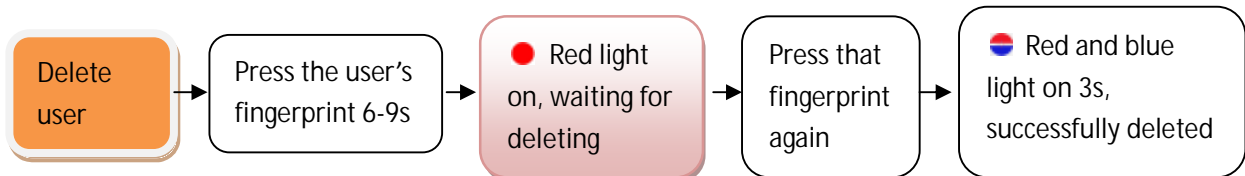

中英文使用说明

注：建议用户录入指纹数 ≥ 2 枚备用，防止某个手指脱皮无法识别

正在充电	绿灯常亮
充满	绿灯灭
指纹比对成功(开锁)	蓝灯闪 2 次(已录入指纹)
指纹比对成功(开锁)	蓝灯闪 1 次(未录入指纹)
指纹比对失败	红灯闪 1 次
指纹添加成功(录入模式下)	蓝灯闪 2 次
指纹删除成功	红、蓝灯常亮 3S
电量低	红灯闪 3 次(开锁成功后)

Note: it is recommended that users input the number of fingerprints after ≥ 2 for use.

Prevent a finger from peeling unrecognized

Notes: It's warning signal that factory settings will be restored soon when the red light flashes quickly, wait for 10 seconds to automatically exit the delete mode if you don't want.