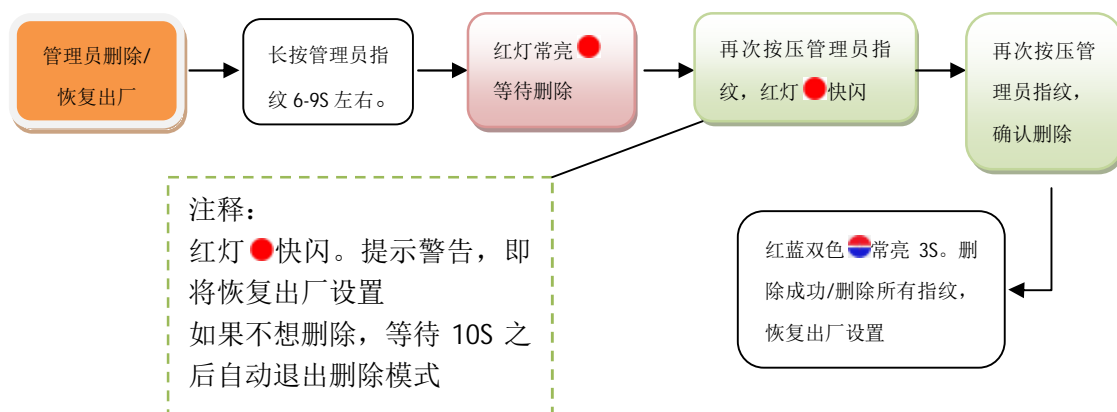

中英文使用说明

注：建议用户录入指纹数 ≥ 2 枚备用，防止某个手指脱皮无法识别

正在充电	绿灯常亮
充满	绿灯灭
指纹比对成功(开锁)	蓝灯闪 2 次(已录入指纹)
指纹比对成功(开锁)	蓝灯闪 1 次(未录入指纹)
指纹比对失败	红灯闪 1 次
指纹添加成功(录入模式下)	蓝灯闪 2 次
指纹删除成功	红、蓝灯常亮 3S
电量低	红灯闪 3 次(开锁成功后)

Note: it is recommended that users input the number of fingerprints after ≥ 2 for use.

Prevent a finger from peeling unrecognized

Notes: It's warning signal that factory settings will be restored soon when the red light flashes quickly, wait for 10 seconds to automatically exit the delete mode if you don't want.