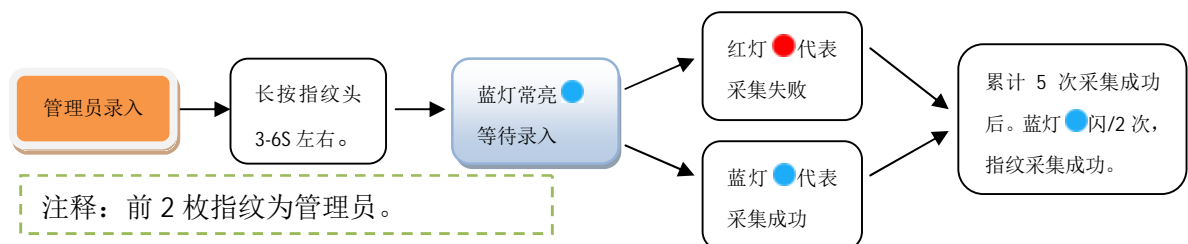

中英文使用说明

注：建议用户录入指纹数 ≥ 2 枚备用，防止某个手指脱皮无法识别

正在充电	绿灯常亮
充满	绿灯灭
指纹比对成功(开锁)	蓝灯闪 2 次(已录入指纹)
指纹比对成功(开锁)	蓝灯闪 1 次(未录入指纹)
指纹比对失败	红灯闪 1 次
指纹添加成功(录入模式下)	蓝灯闪 2 次
指纹删除成功	红、蓝灯常亮 3S
电量低	红灯闪 3 次(开锁成功后)

Note: it is recommended that users input the number of fingerprints after ≥ 2 for use.

Prevent a finger from peeling unrecognized

Notes: It's warning signal that factory settings will be restored soon when the red light flashes quickly, wait for 10 seconds to automatically exit the delete mode if you don't want.