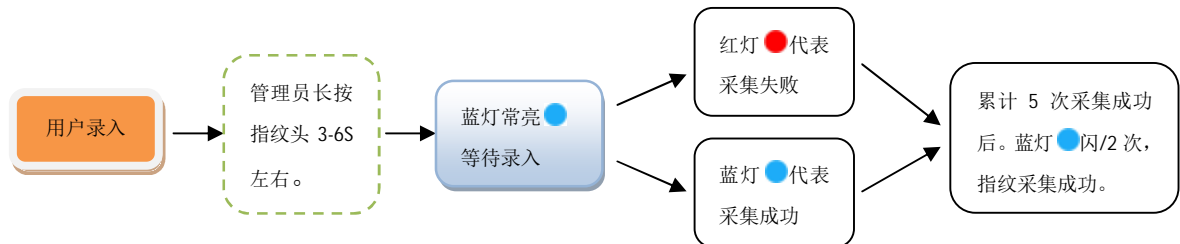

中英文使用说明

注：建议用户录入指纹数 ≥ 2 枚备用，防止某个手指脱皮无法识别

正在充电	绿灯常亮
充满	绿灯灭
指纹比对成功(开锁)	蓝灯闪 2 次(已录入指纹)
指纹比对成功(开锁)	蓝灯闪 1 次(未录入指纹)
指纹比对失败	红灯闪 1 次
指纹添加成功(录入模式下)	蓝灯闪 2 次
指纹删除成功	红、蓝灯常亮 3S
电量低	红灯闪 3 次(开锁成功后)

Note: it is recommended that users input the number of fingerprints after ≥ 2 for use.

Prevent a finger from peeling unrecognized

Notes: It's warning signal that factory settings will be restored soon when the red light flashes quickly, wait for 10 seconds to automatically exit the delete mode if you don't want.