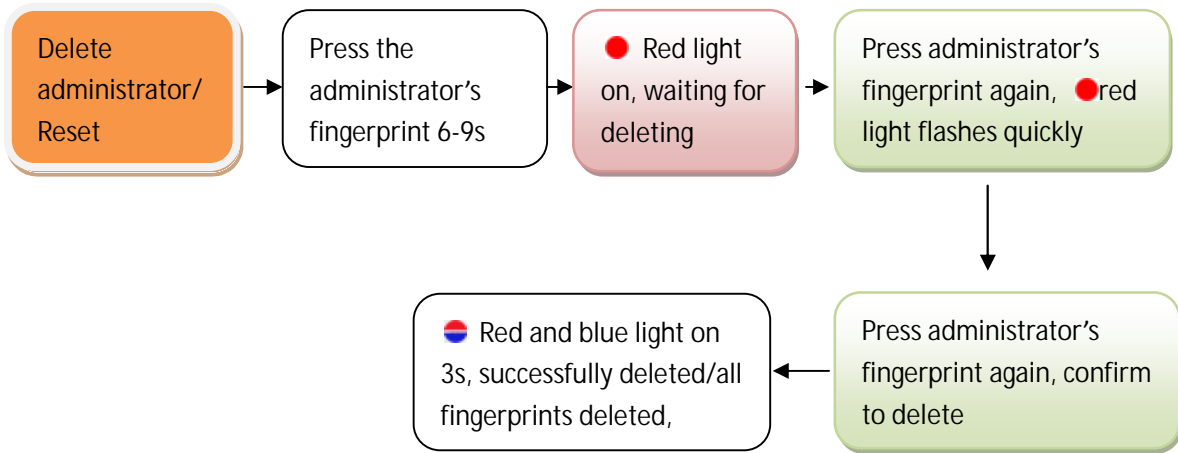

中英文使用说明

注：建议用户录入指纹数 ≥ 2 枚备用，防止某个手指脱皮无法识别

正在充电	绿灯常亮
充满	绿灯灭
指纹比对成功(开锁)	蓝灯闪 2 次(已录入指纹)
指纹比对成功(开锁)	蓝灯闪 1 次(未录入指纹)
指纹比对失败	红灯闪 1 次
指纹添加成功(录入模式下)	蓝灯闪 2 次
指纹删除成功	红、蓝灯常亮 3S
电量低	红灯闪 3 次(开锁成功后)

Note: it is recommended that users input the number of fingerprints after ≥ 2 for use.

Prevent a finger from peeling unrecognized

Notes: It's warning signal that factory settings will be restored soon when the red light flashes quickly, wait for 10 seconds to automatically exit the delete mode if you don't want.