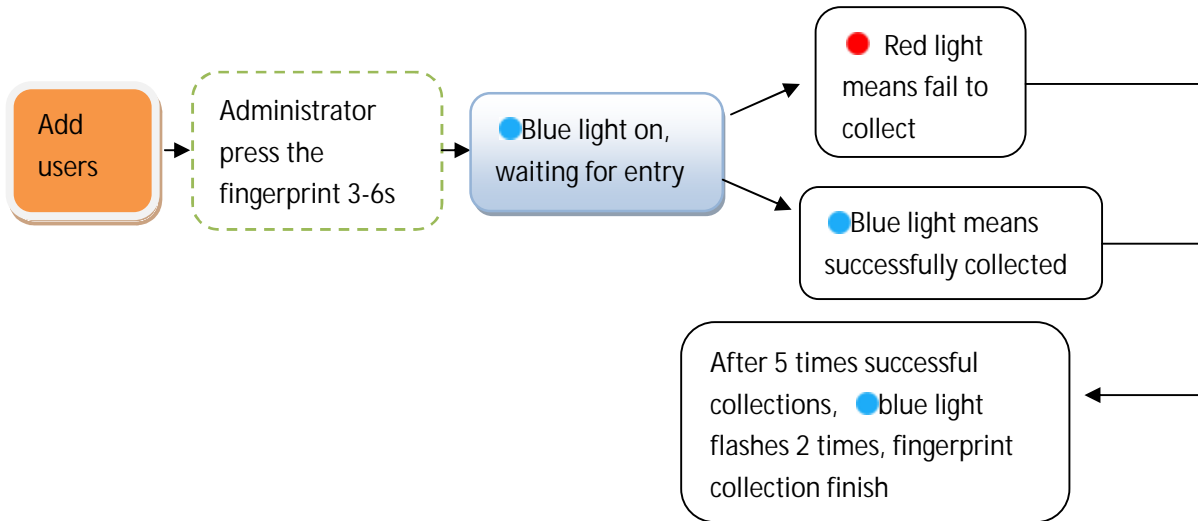

中英文使用说明

注：建议用户录入指纹数 ≥ 2 枚备用，防止某个手指脱皮无法识别

正在充电	绿灯常亮
充满	绿灯灭
指纹比对成功(开锁)	蓝灯闪 2 次(已录入指纹)
指纹比对成功(开锁)	蓝灯闪 1 次(未录入指纹)
指纹比对失败	红灯闪 1 次
指纹添加成功(录入模式下)	蓝灯闪 2 次
指纹删除成功	红、蓝灯常亮 3S
电量低	红灯闪 3 次(开锁成功后)

Note: it is recommended that users input the number of fingerprints after ≥ 2 for use.

Prevent a finger from peeling unrecognized

Notes: It's warning signal that factory settings will be restored soon when the red light flashes quickly, wait for 10 seconds to automatically exit the delete mode if you don't want.