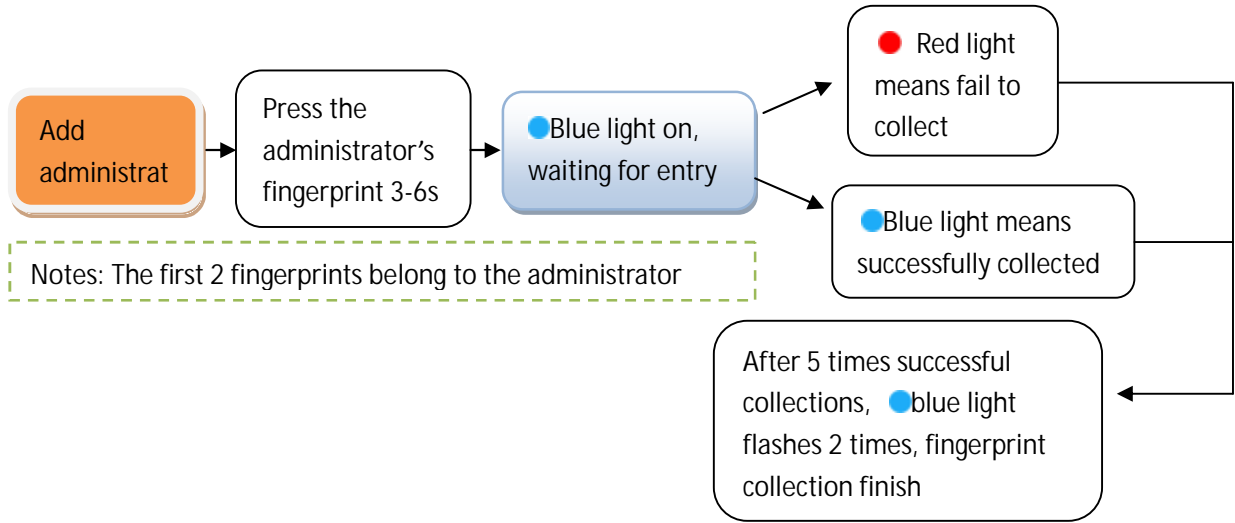

中英文使用说明

注：建议用户录入指纹数 ≥ 2 枚备用，防止某个手指脱皮无法识别

正在充电	绿灯常亮
充满	绿灯灭
指纹比对成功(开锁)	蓝灯闪 2 次(已录入指纹)
指纹比对成功(开锁)	蓝灯闪 1 次(未录入指纹)
指纹比对失败	红灯闪 1 次
指纹添加成功(录入模式下)	蓝灯闪 2 次
指纹删除成功	红、蓝灯常亮 3S
电量低	红灯闪 3 次(开锁成功后)

Note: it is recommended that users input the number of fingerprints after ≥ 2 for use.

Prevent a finger from peeling unrecognized

Notes: It's warning signal that factory settings will be restored soon when the red light flashes quickly, wait for 10 seconds to automatically exit the delete mode if you don't want.