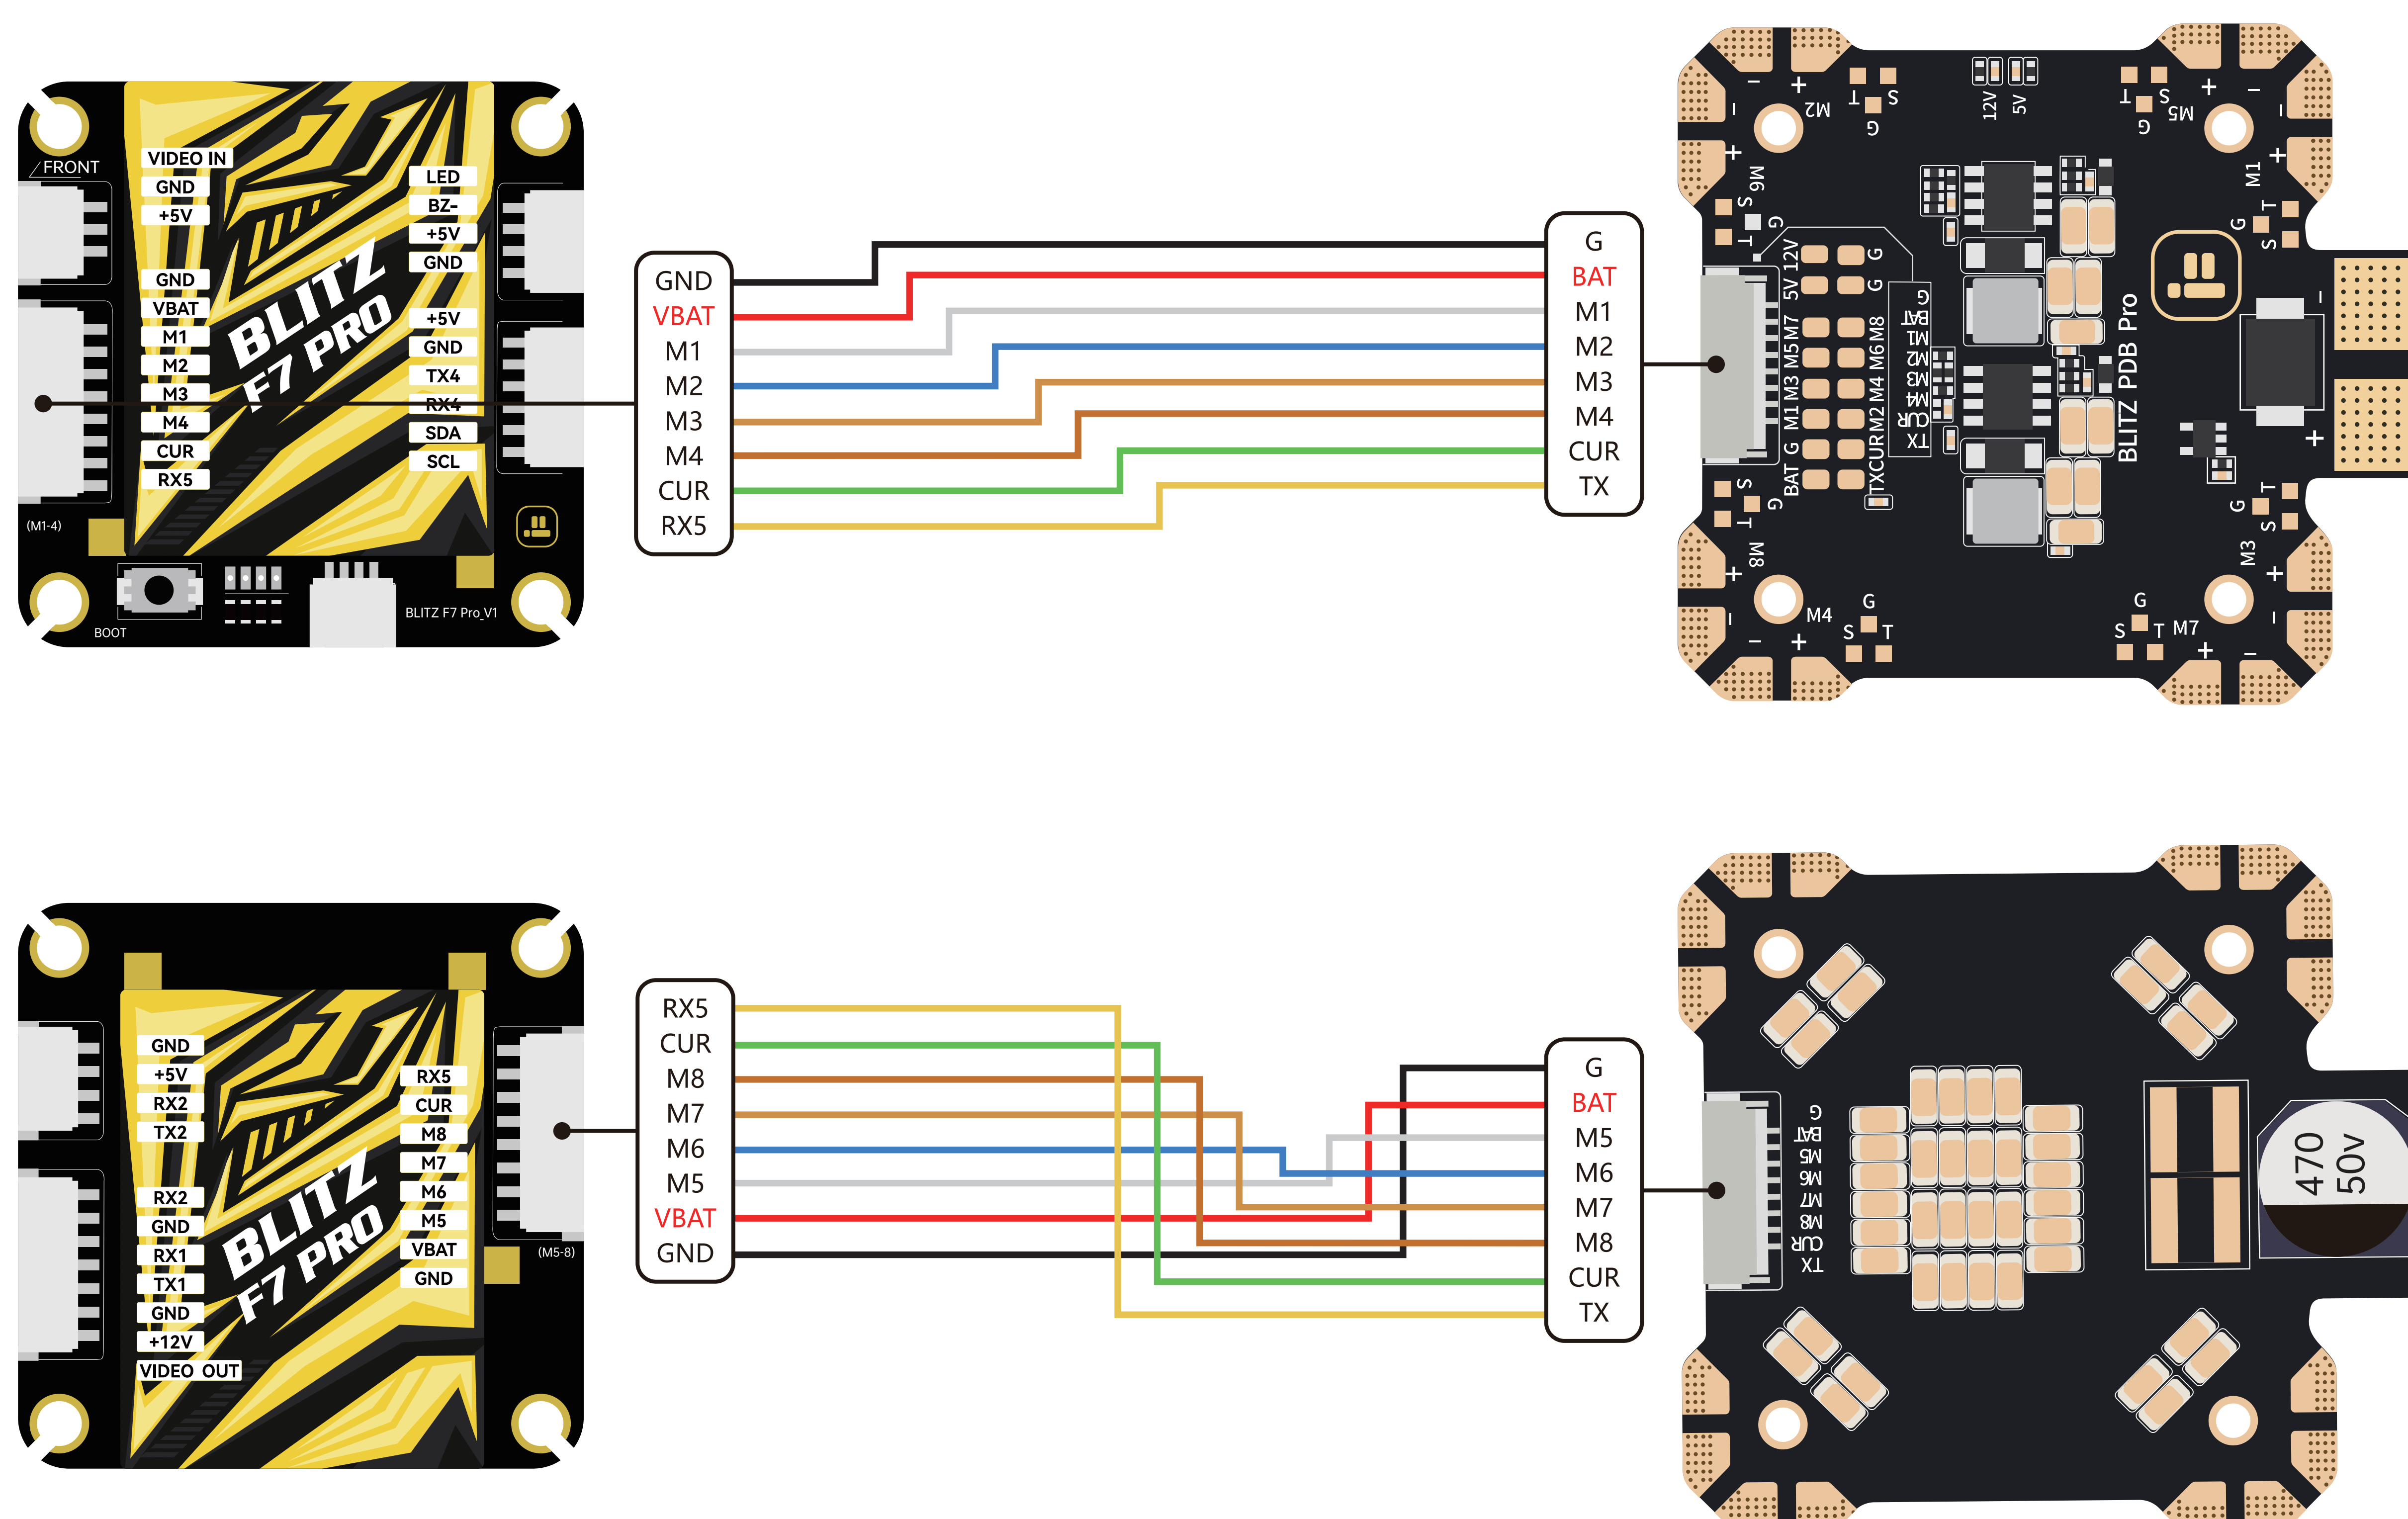

iFlight BLITZ E80 Single ESC Wiring Diagram

PDB to ESC

PDB to FC

Amperage Meter

Battery

0.00 A

100

Scale [1/10th mV/A]

0

Offset [mA]