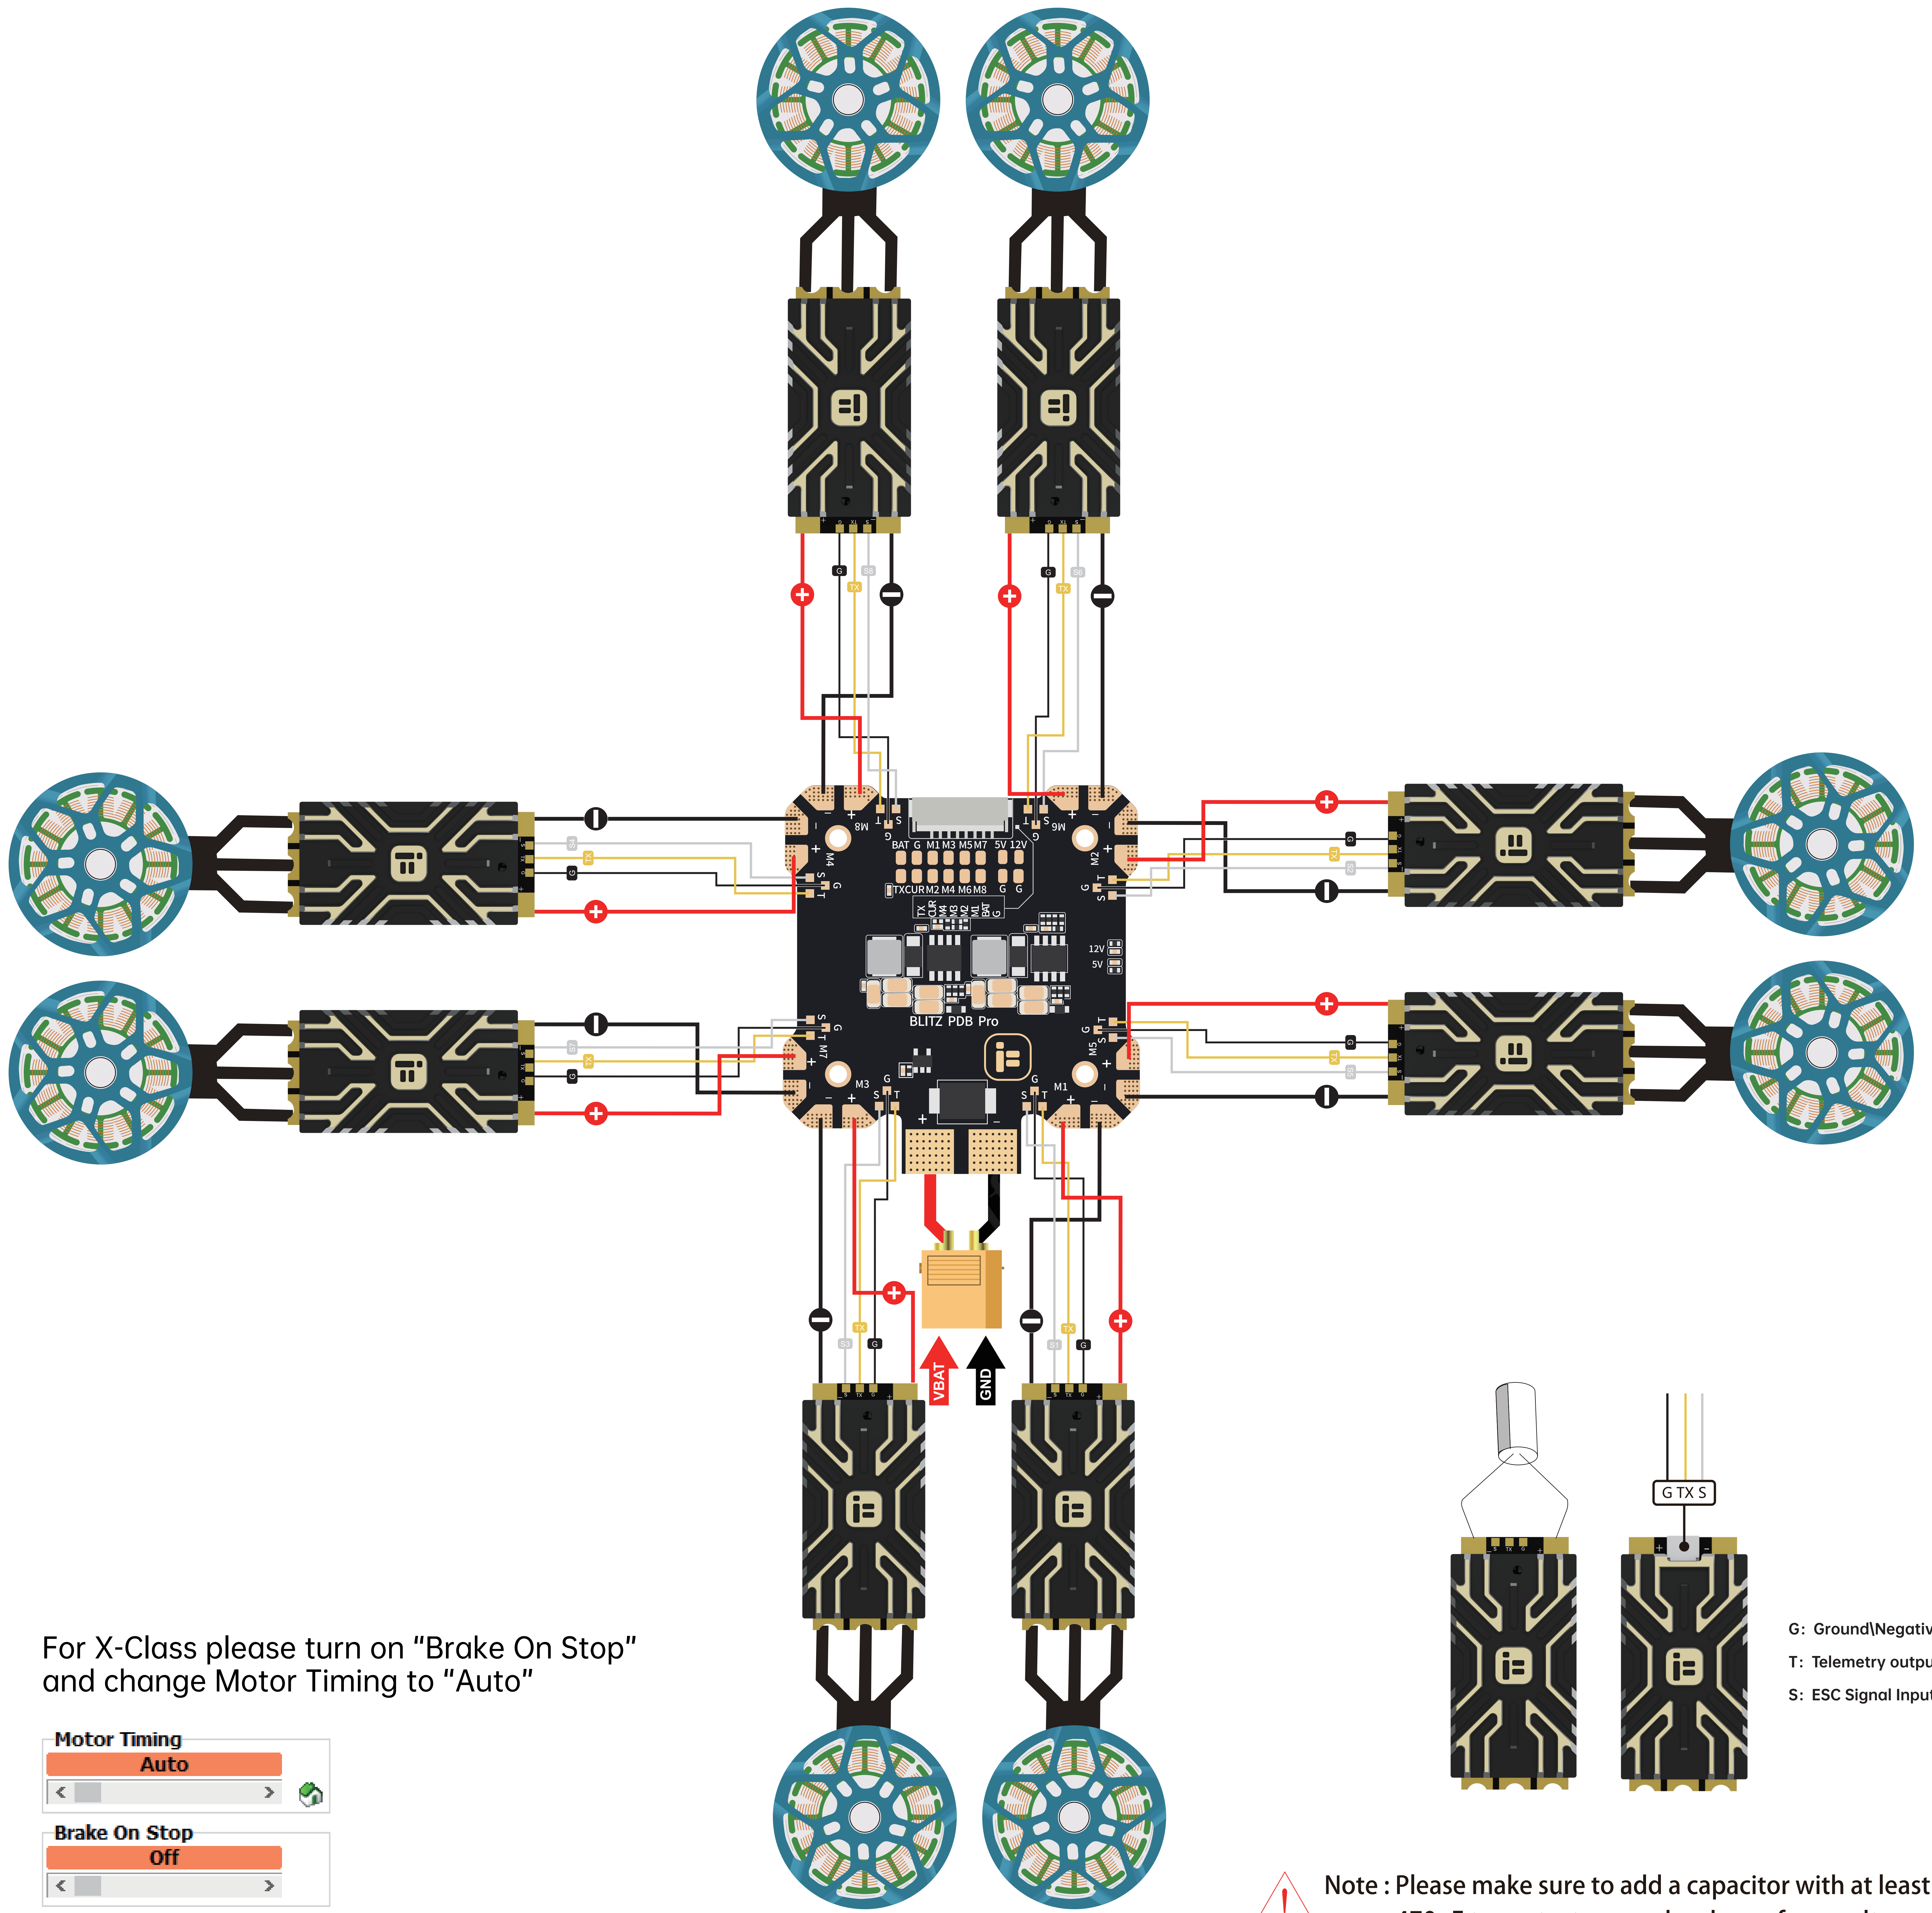

iFlight BLITZ E80 Single ESC Wiring Diagram

PDB to ESC

PDB to FC

Amperage Meter

Battery

0.00 A

100

Scale [1/10th mV/A]

0

Offset [mA]