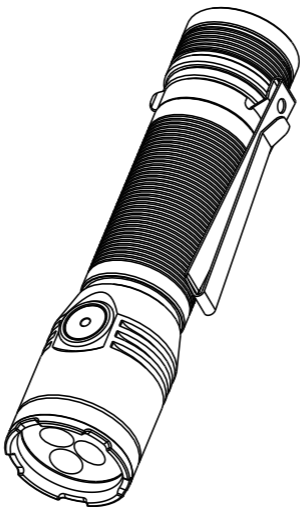

U

AL

PRODUCT INTRODUCTION:

This is a high-performance small flashlight with a brightness of up to 2050 lumens. Adopting neck switch and one button switch for gear shifting; Equipped with bidirectional clasps, easy to carry; Durable to fall and waterproof, it can be used in outdoor environments.

PRODUCT PARAMETERS:

Light Source: 3*LED lamp beads

Shell Material: aluminum alloy

Battery Capacity: rechargeable battery

Charging Port: Type-C

Charging Time: 3 hours

Charging Indication: red light (charging), green light (full)

Battery Indicator: green light (above 30%), red light (10%-30%),
red light flashing (less than 10%)

Waterproof Grade: IP67

Product Weight: 62g

Product Size: 27mm*27mm*111mm

Modes	Turbo	High	Medium	Low	Strobe	SOS
Brightness	2050LM -500LM	1600LM -400LM	450LM -200LM	30LM	/	/
Run Time	3H	5.5H	8H	42H	3H	6H
Operation Ways	1.Single press to turn on and switch modes: High-Medium-Low-Strobe-SOS 2.Double press to enter turbo 3.Long press to turn off, with memory function					