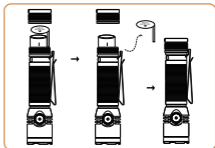

PRODUCT INTRODUCTION:

This is a high-performance small flashlight with a brightness of up to 2050 lumens. Adopting neck switch and one button switch for gear shifting; Equipped with bidirectional clasps, easy to carry; Durable to fall and waterproof, it can be used in outdoor environments.

PRODUCT PARAMETERS:

Light Source: 3*LED lamp beads

Shell Material: aluminum alloy

Battery Capacity: rechargeable battery

Charging Port: Type-C

Charging Time: 3 hours

Charging Indication: red light (charging), green light (full)

Battery Indicator: green light (above 30%), red light (10%-30%),
red light flashing (less than 10%)

Waterproof Grade: IP67

Product Weight: 62g

Product Size: 27mm*27mm*111mm

Modes	Turbo	High	Medium	Low	Strobe	SOS
Brightness	2050LM -500LM	1600LM -400LM	450LM -200LM	30LM	/	/
Run Time	3H	5.5H	8H	42H	3H	6H
Operation Ways	1.Single press to turn on and switch modes: High-Medium-Low-Strobe-SOS 2.Double press to enter turbo 3.Long press to turn off, with memory function					

The above operating data is based on using one 18650 model 2000mAh lithium battery at laboratory ambient temperature, the actual battery life obtained from battery testing varies with the usage environment.

Warning :

- 1.This product has high brightness, please do not look directly at the luminous source to avoid eyes damage!!!
- 2.Before using the product, the battery insulation film needs to be removed